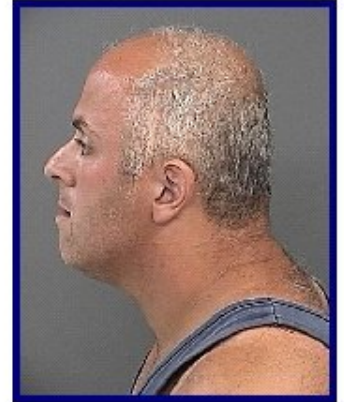

A (27) year old female from New Bedford called the New Bedford Police Department Sunday evening and reported that she was walking on Ashley Boulevard towards her North End home when a male, later identified as COUTO, pulled alongside her in a black, Ford F-150 pickup truck and offered her a ride to get out of the oppressive heat. The female accepted the invitation and assumed that COUTO was a good samaritan. Shortly after getting into the truck however, COUTO headed in the opposite direction of where he had agreed to take the victim and drove to a nearby cemetery where he forcibly raped her.

The woman reported that she tried to escape after the initial attack and ran from COUTO's vehicle while it was still in the cemetery, however she said that COUTO chased after her, tackled her to the ground, punched her in the face, and dragged her back into his truck. COUTO later drove the victim to a central location in the North End of New Bedford and let her out of the truck. Upon hearing the physical description of the suspect and a description of his pickup truck, an alert New Bedford Police Officer, Officer George Borden, identified Eddie COUTO as a potential suspect. Armed with that information, Detective Chris Cotter placed COUTO's photograph among several others and showed them to the victim. Once the victim saw COUTO's picture, she immediately identified him as her attacker and he was arrested shortly thereafter at his Swift Street residence in New Bedford.

New Bedford Police

Media Report

PERSONS FILE Number: 042686

Name: **COUTO, EDDIE**

Photo Date: 7/21/2008

Race: WHITE
 DOB: 07/09/1969
 Age: 39
 SSN: 017-66-5843
 Sex: MALE
 Eyes: BROWN
 Hair: GRAY
 Height: 73 INCHES
 Weight: 235 LBS