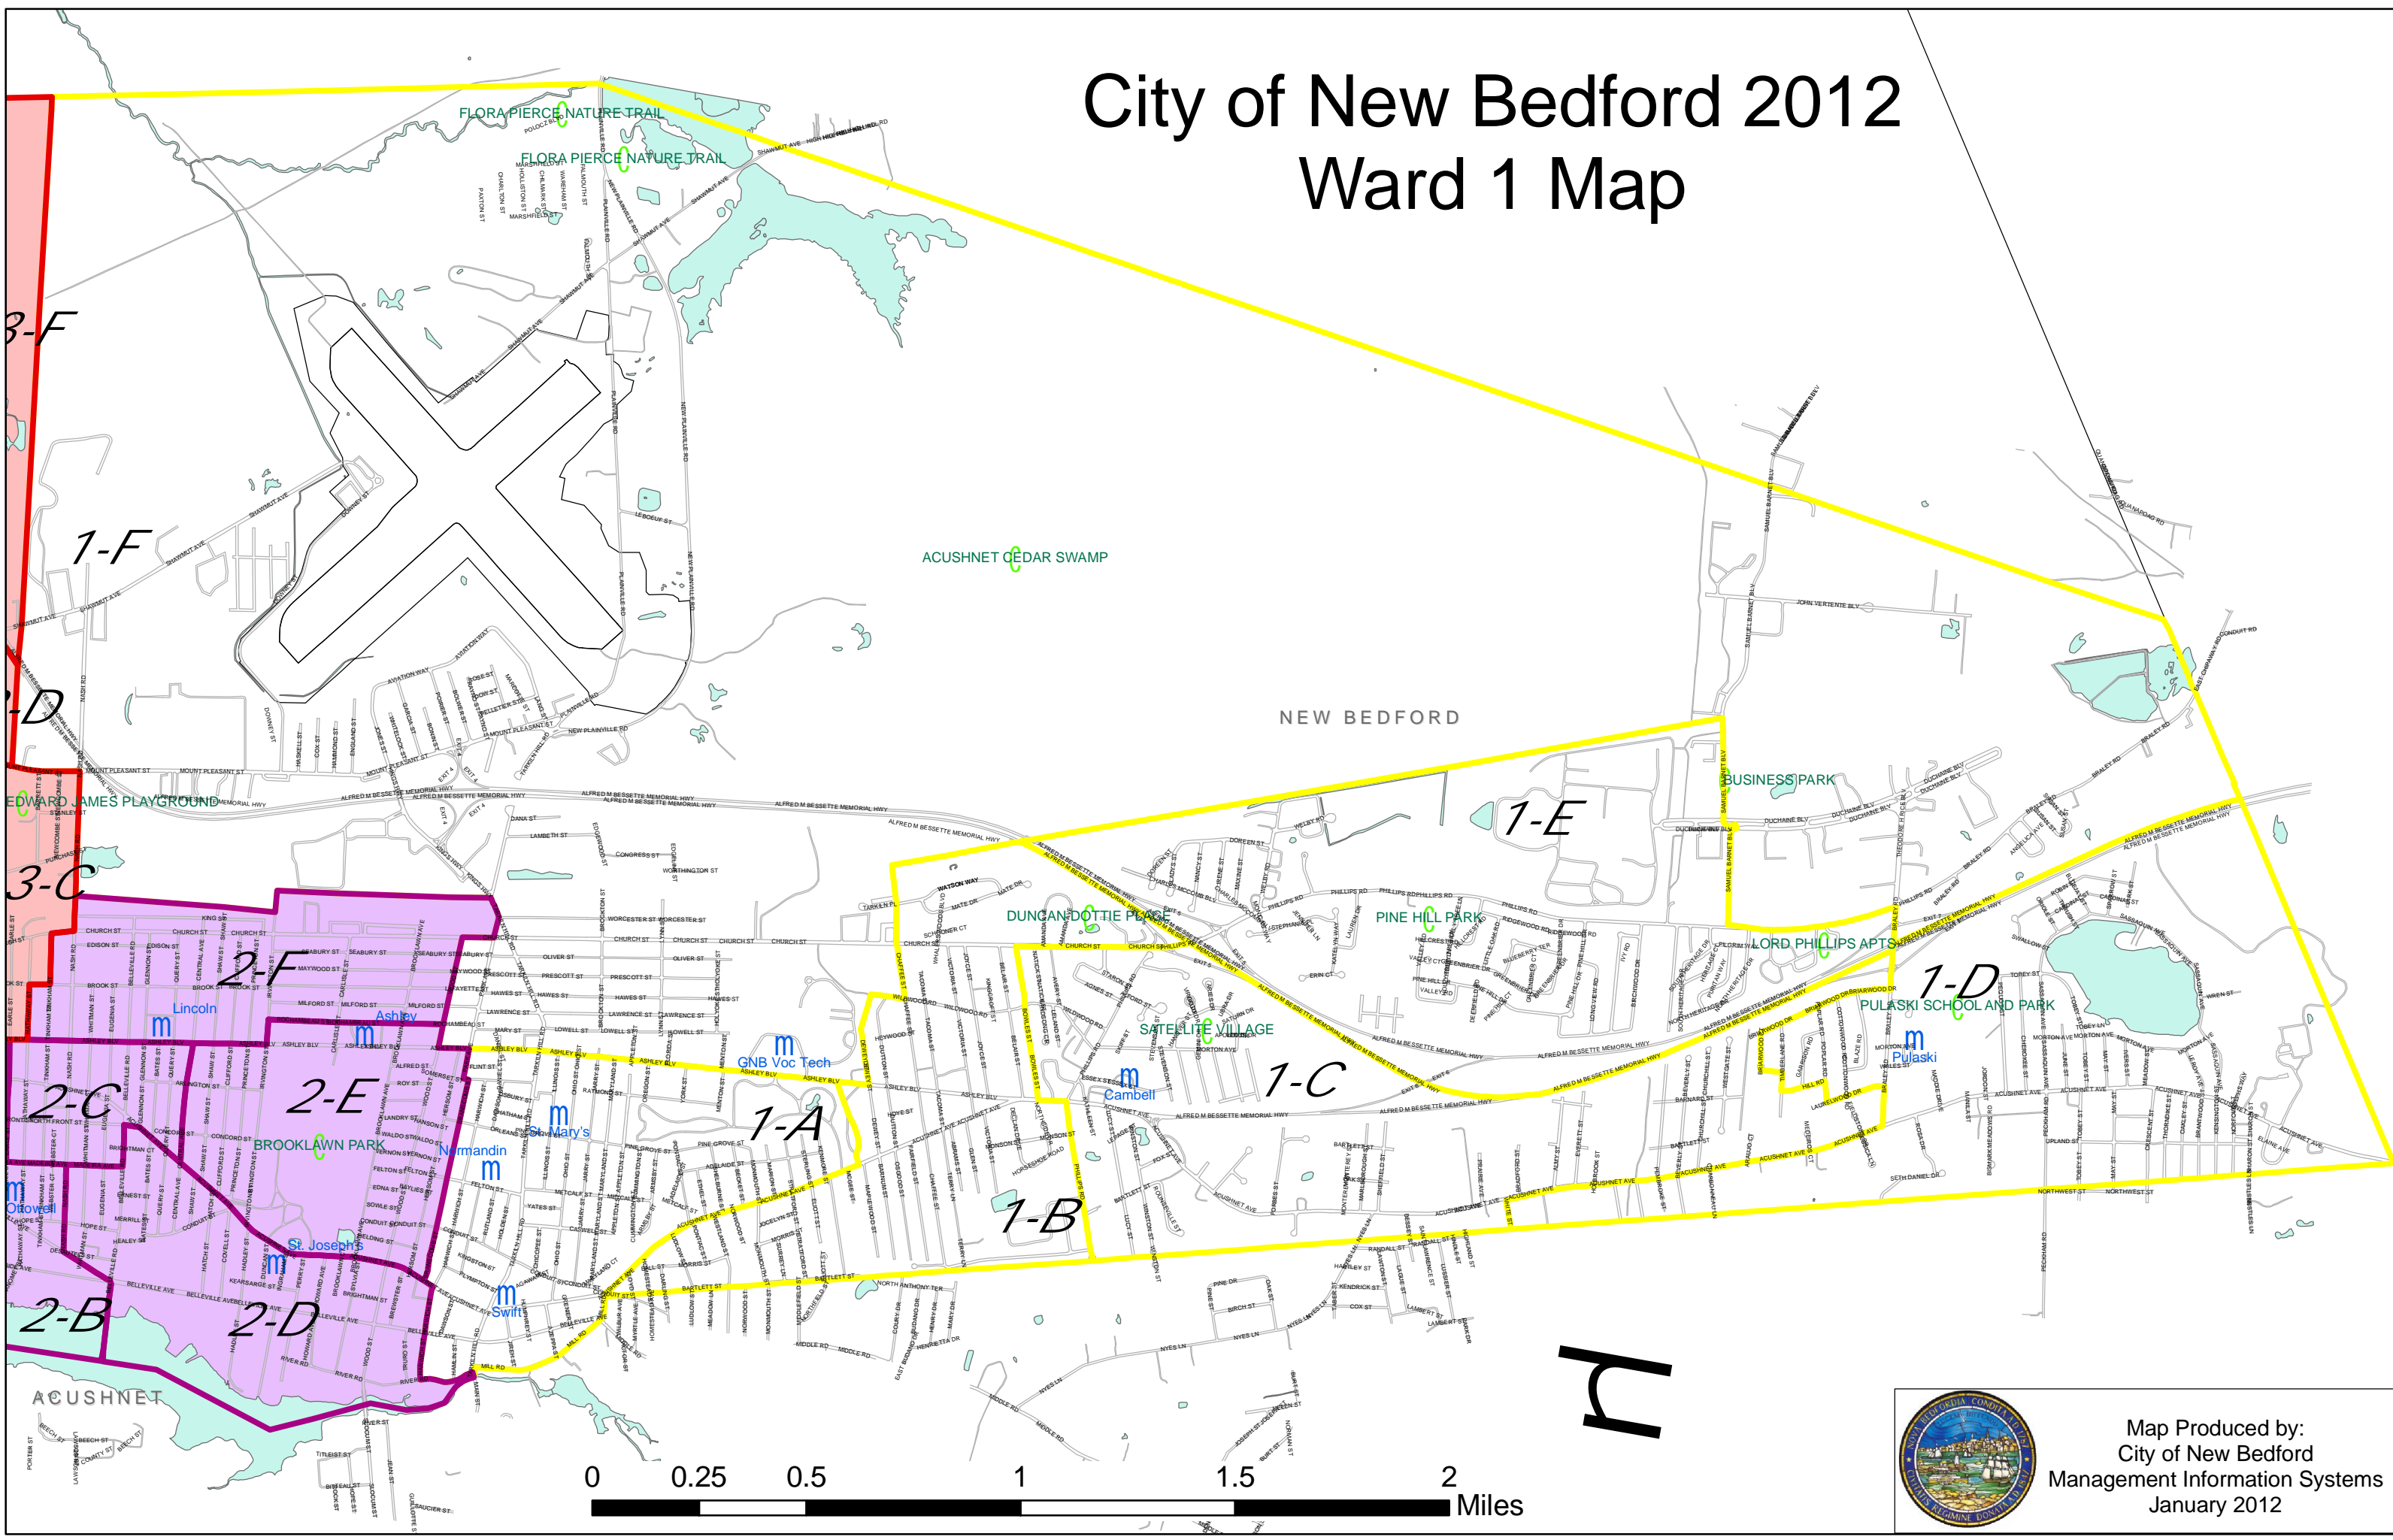

# City of New Bedford 2012 Ward 1 Map

Map Produced by:  
City of New Bedford  
Management Information Systems  
January 2012