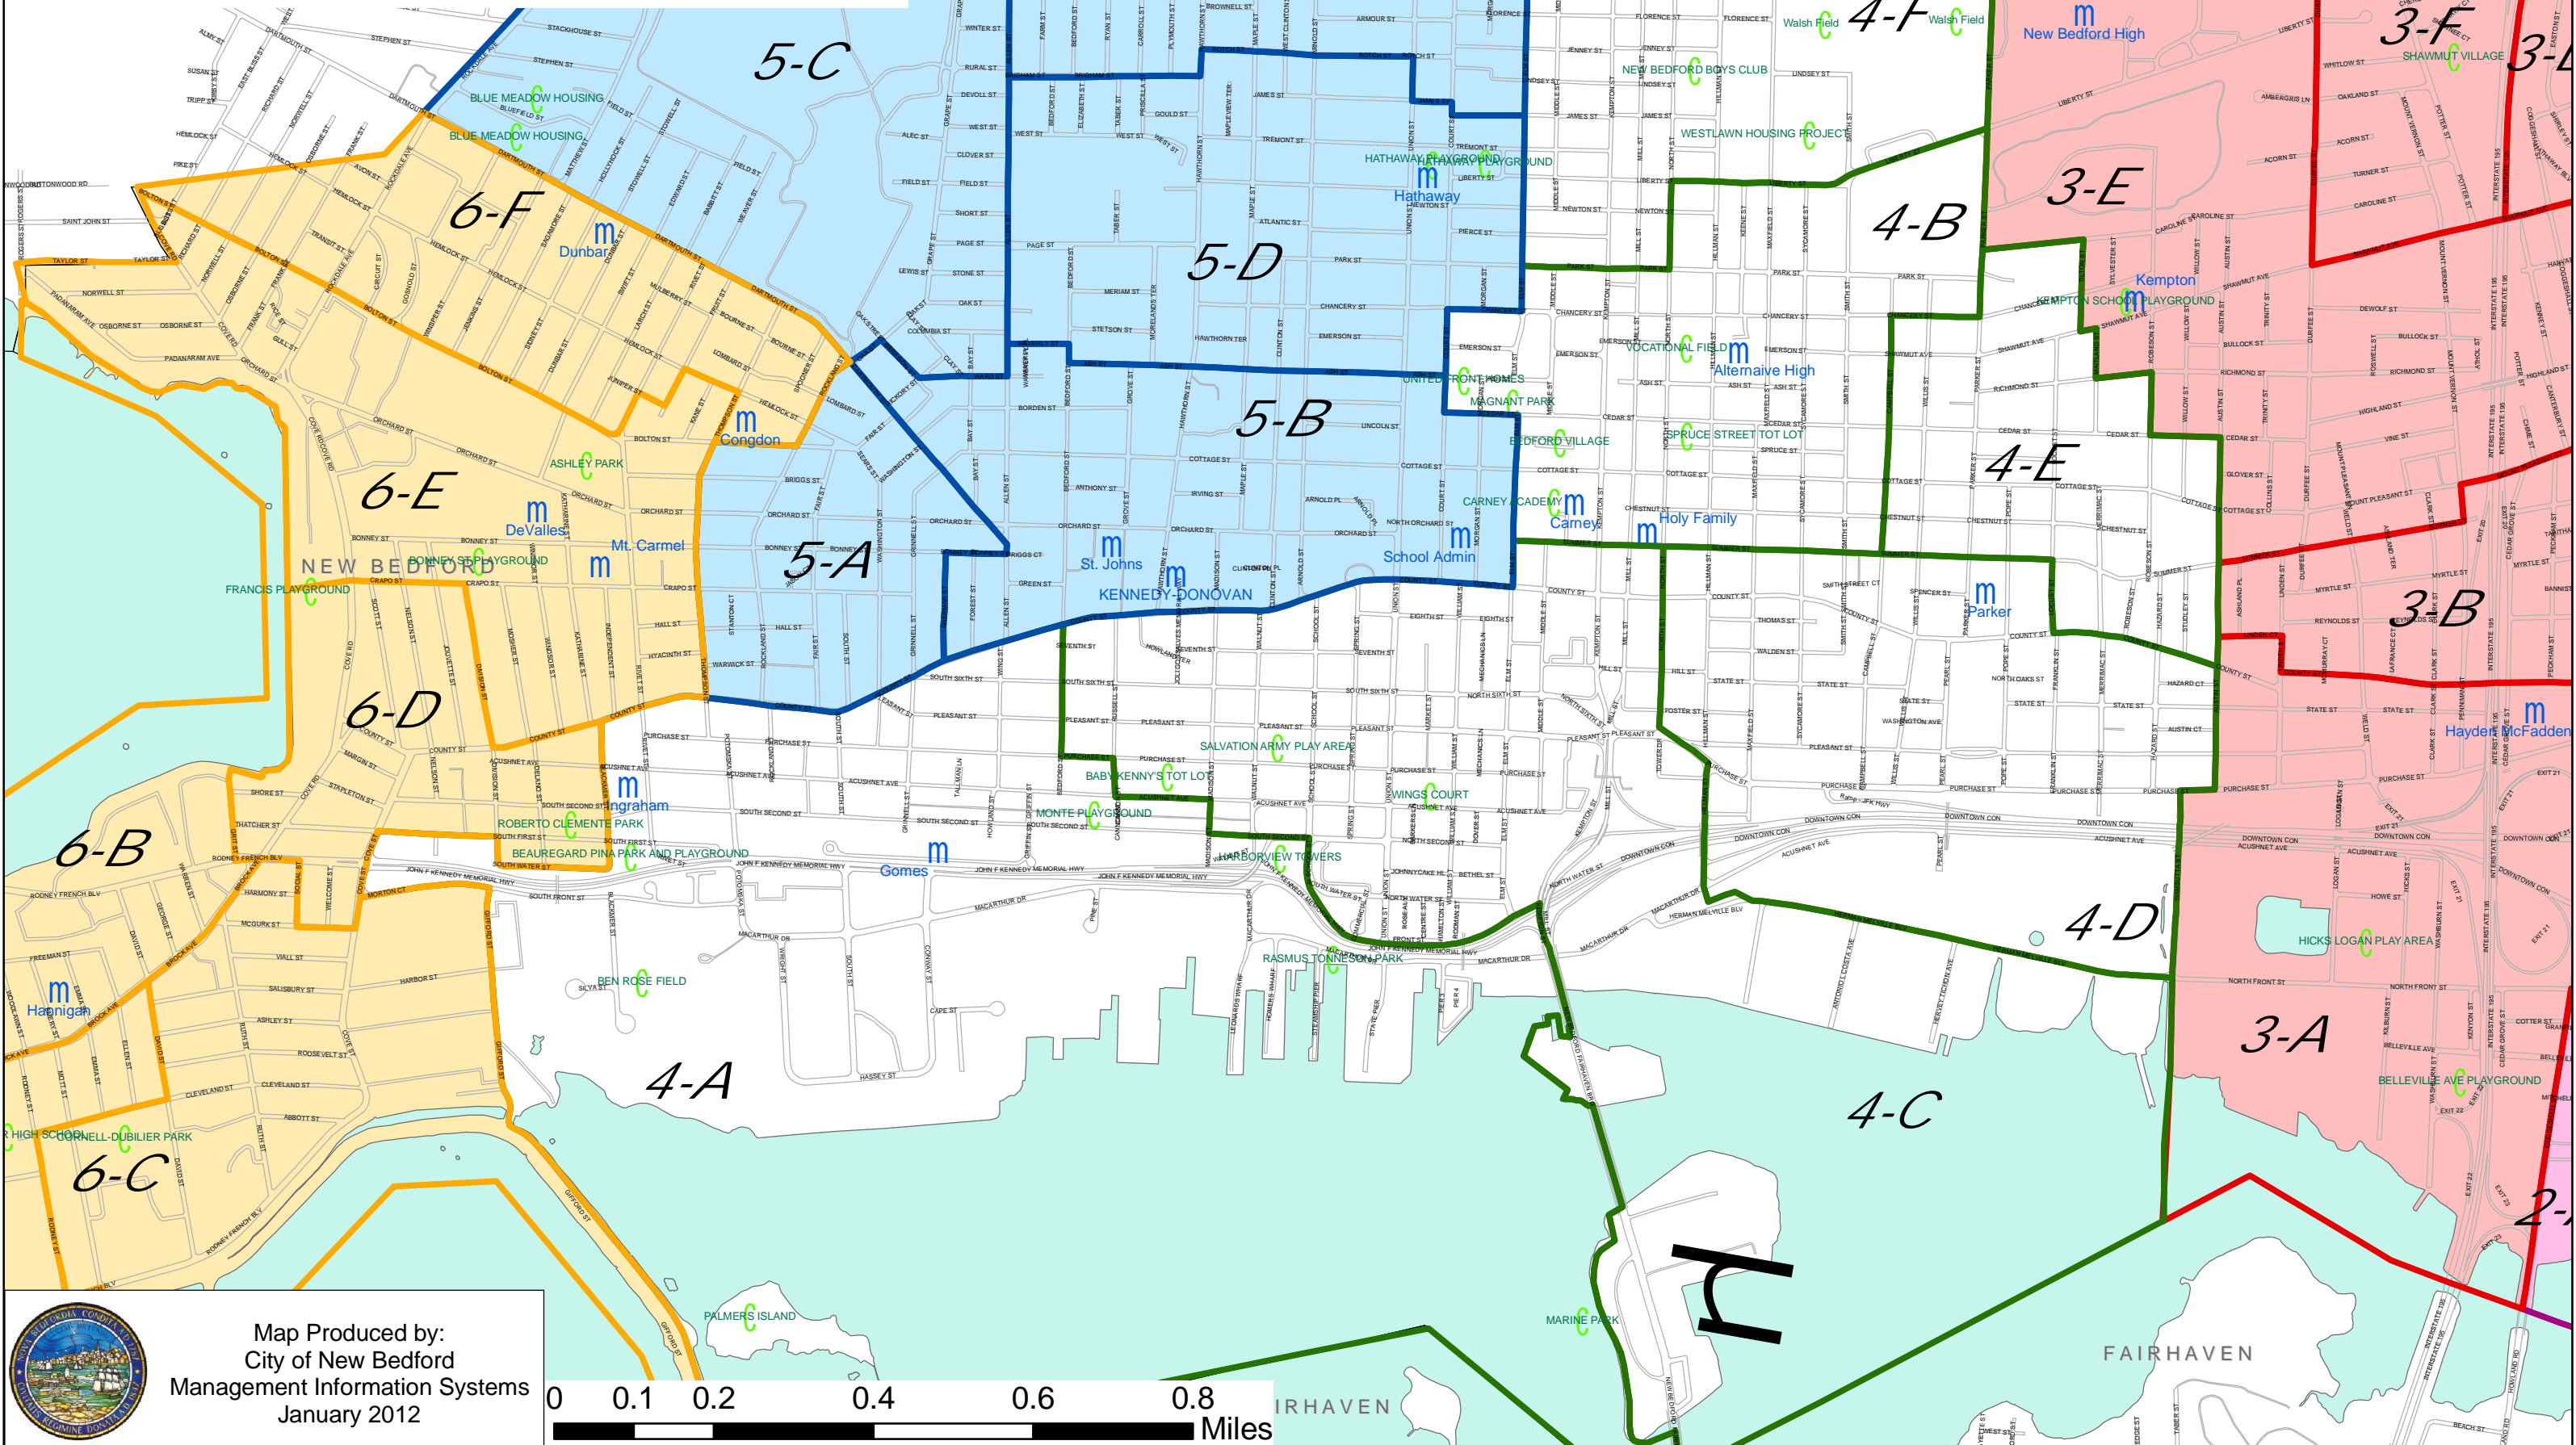

City of New Bedford 2012 Ward 4 Map

Map Produced by:
City of New Bedford
Management Information Systems
January 2012

0 0.1 0.2 0.4 0.6 0.8 Miles