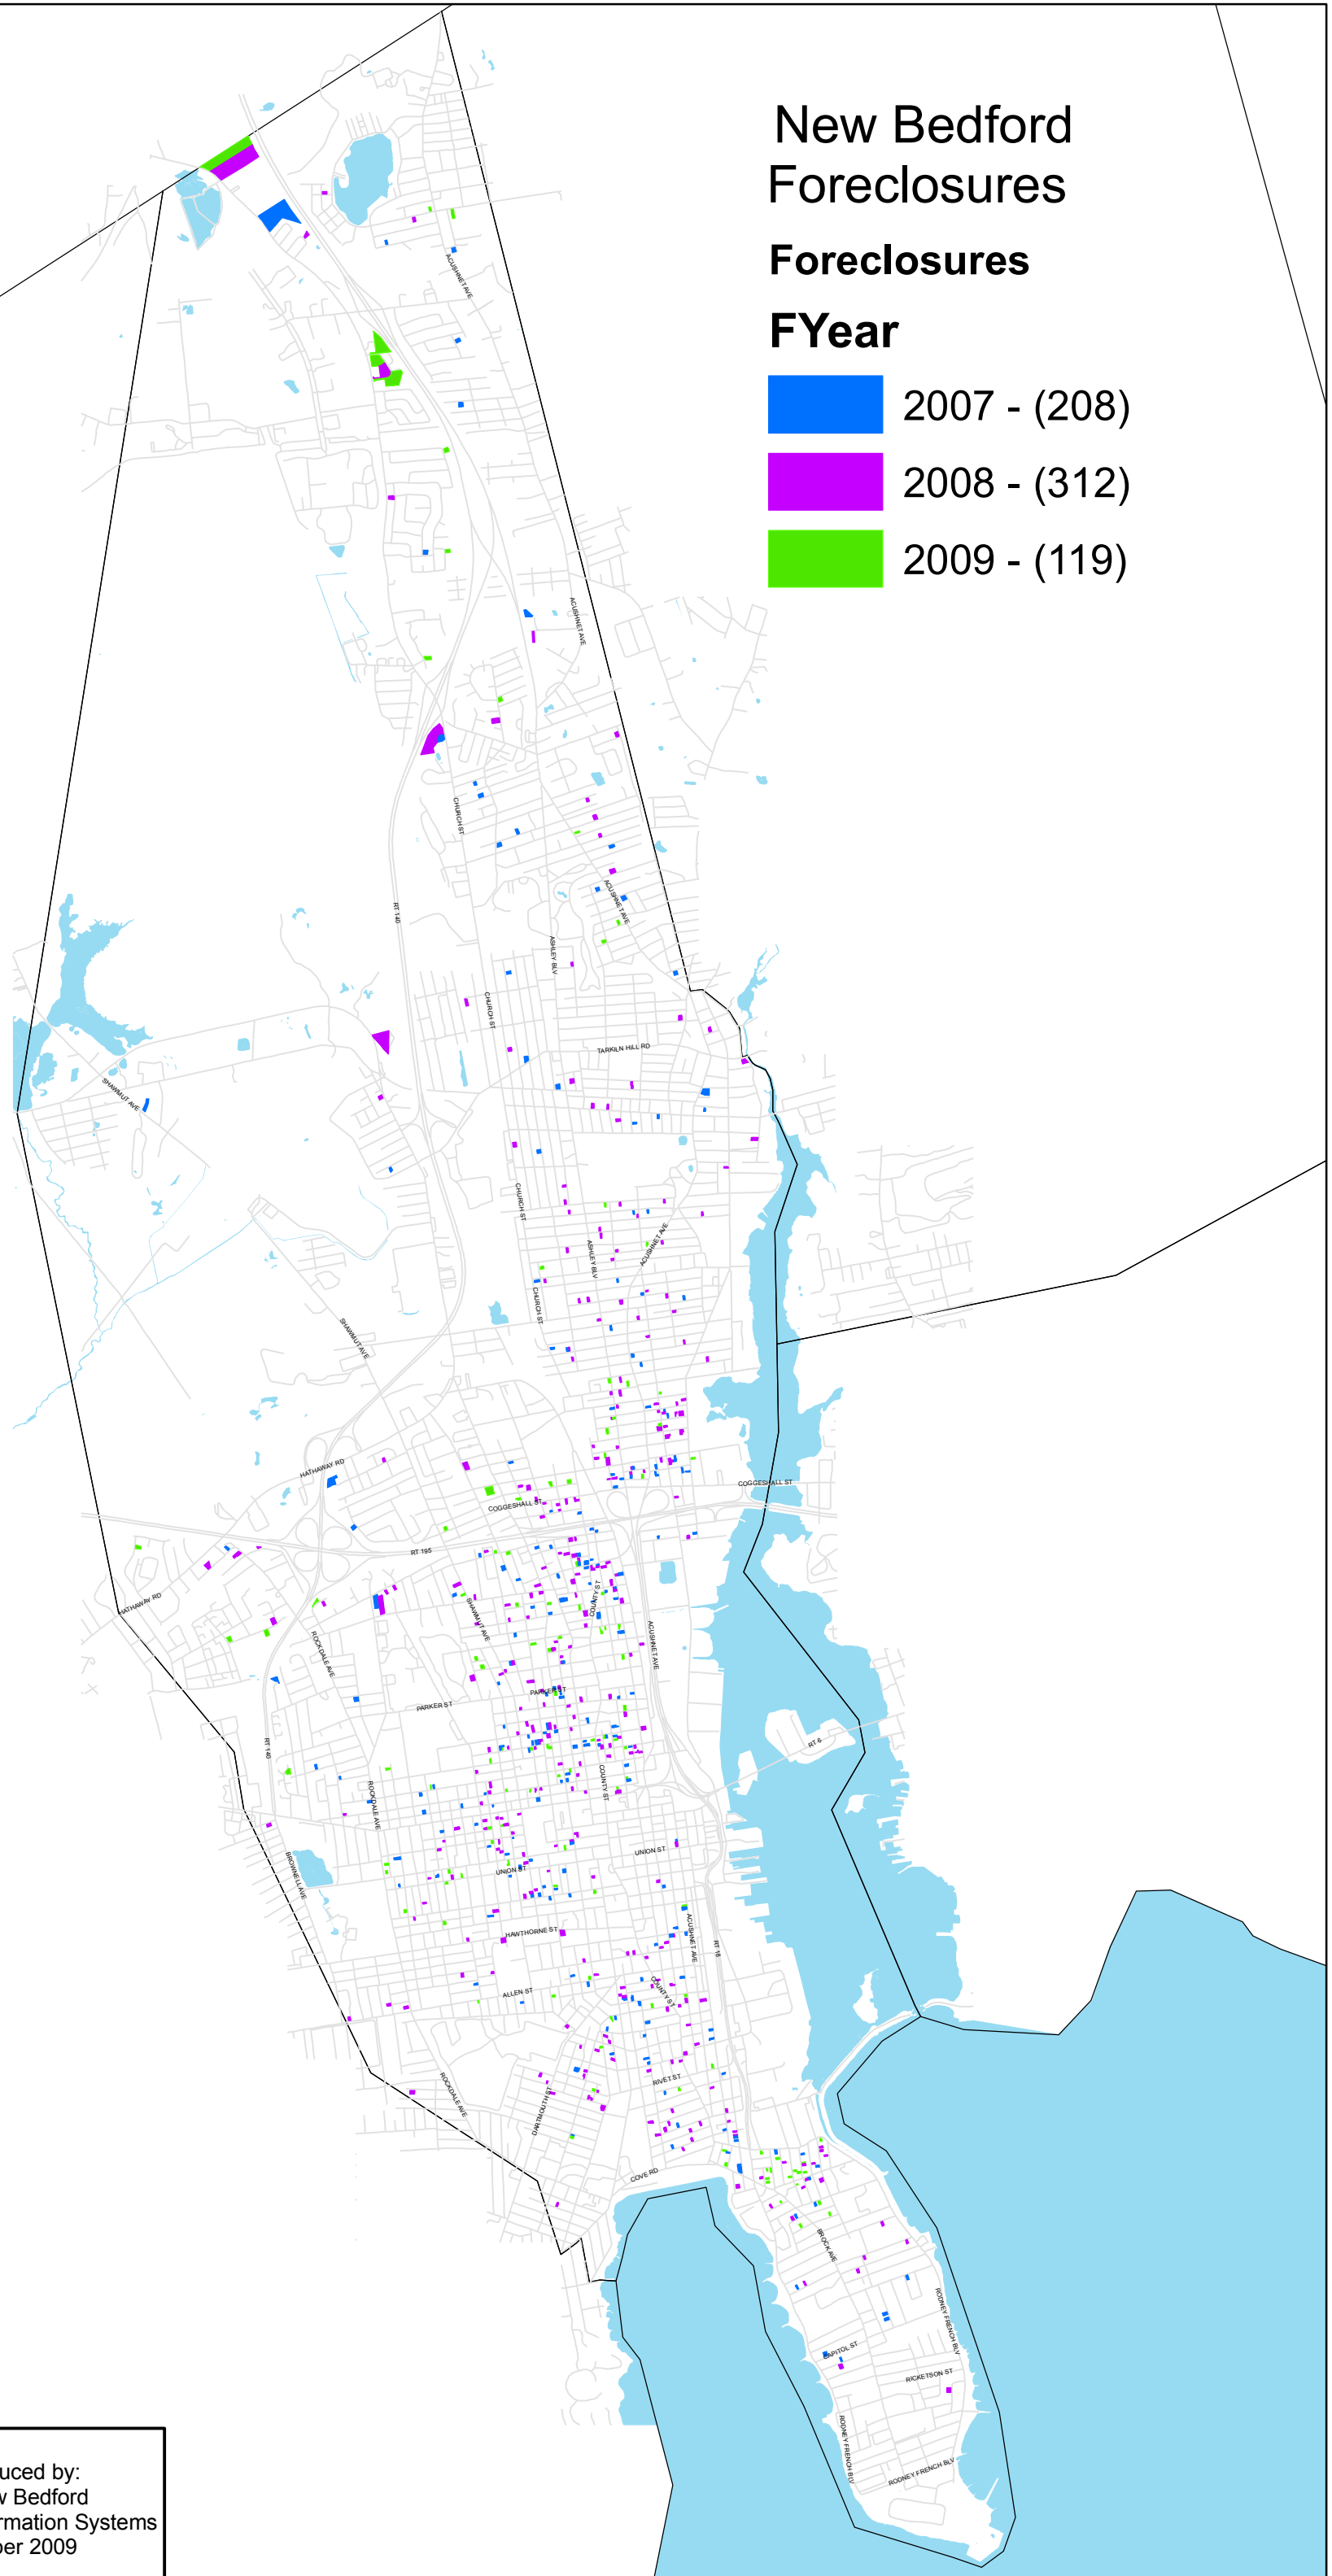

New Bedford Foreclosures

Foreclosures

FYear

-  2007 - (208)
-  2008 - (312)
-  2009 - (119)

Map Produced by:
City of New Bedford
Management Information Systems
October 2009